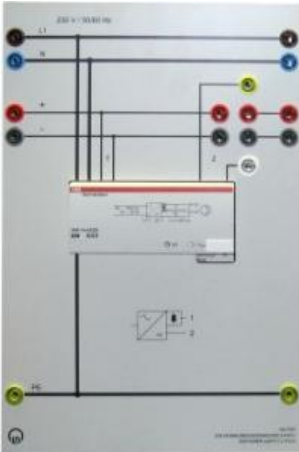

Date d'édition : 10.03.2025

**Ref : 7297501**

**EIB Power Supply 2 fold**

**EIB power supply for one main line and in conjunction with choke 7297502 one secondary line**

EIB power supply for one main line and in conjunction with choke 7297502 one secondary line.