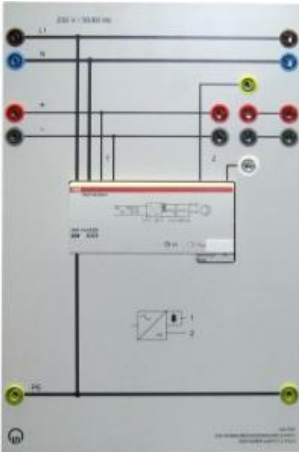

Date d'édition : 27.11.2024

Ref : 7297501

EIB Power Supply 2 fold

EIB power supply for one main line and in conjunction with choke 7297502 one secondary line

EIB power supply for one main line and in conjunction with choke 7297502 one secondary line.