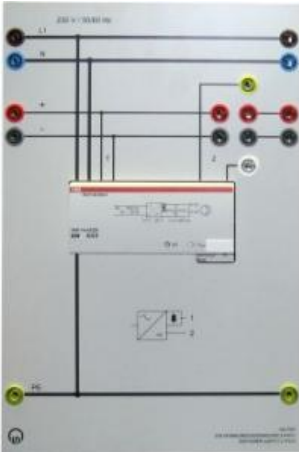

Date d'édition : 09.01.2025

Ref : 7297501

EIB Power Supply 2 fold

EIB power supply for one main line and in conjunction with choke 7297502 one secondary line

EIB power supply for one main line and in conjunction with choke 7297502 one secondary line.